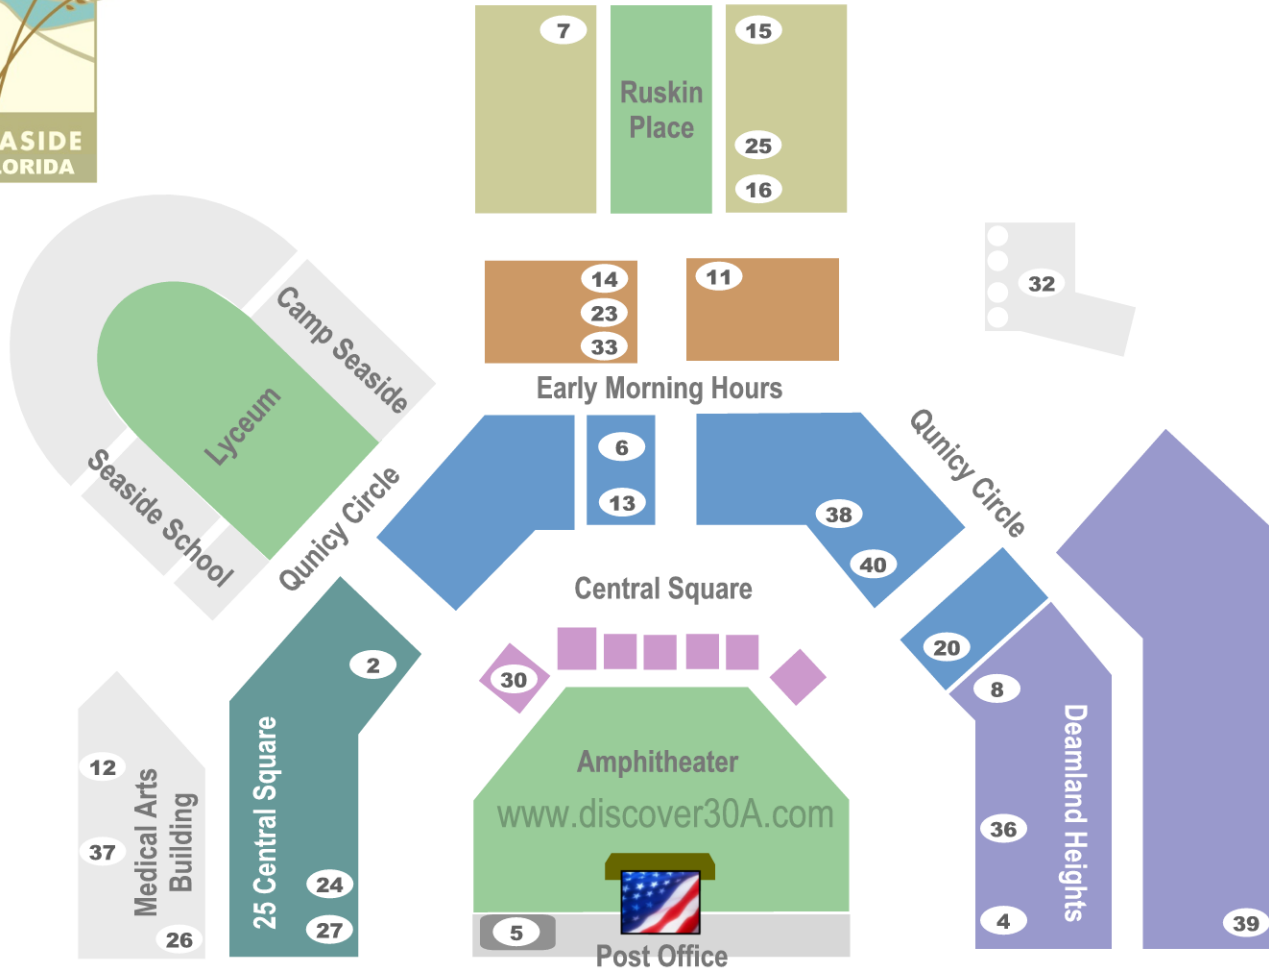

Seaside Dining & Shopping Map

food

- 1 - Bud & Alley's
- 2 - Cafe Rendez-Vous
- 3 - Cafe Spiazia
- 4 - Dawson's Yogurt & Fudge Works
- 5 - Frost Bites
- 6 - Heavenly Shortcakes & Ice Cream
- 7 - Le Petit Cafe
- 8 - Modica Market
- 9 - Pickles Beachside Grill
- 10 - Roly Poly Rolled Sandwiches

art

- 11 - Cara Roy Art Works
- 12 - Fired-Up
- 13 - Fusion Art Glass
- 14 - L2 Gallery
- 15 - Newbill Collection By The Sea
- 16 - Round Tree Gallery

apparel

- 17 - 4KIDS
- 18 - FABS
- 19 - Fitness Fetish
- 20 - Opus
- 21 - Perspicacity
- 22 - Seaside Store
- 23 - Surfer Girl
- 24 - Venus & Mars

specialty

- 25 - Albert F's Interiors
- 26 - Aquarius Spa
- 27 - Artful Eye
- 28 - Bears at the Beach
- 29 - Beauty
- 30 - Davis Properties of NW Florida
- 31 - Hooch & Holleys
- 32 - Josephine's Bed & Breakfast
- 33 - Lynn Field Reddoch Interior Design
- 34 - Ono Surf Shop
- 35 - Peepers & Timekeepers
- 36 - Pizitz Home & Cottage
- 37 - Sea of Silver
- 38 - Seaside Bike Rentals
- 39 - Seaside Cottage Rentals
- 40 - Sundog Books / Central Square Records

Download this map at: www.discover30A.com/seasidemap.pdf

Scenic Route 30-A

Four Corners

Gulf of Mexico